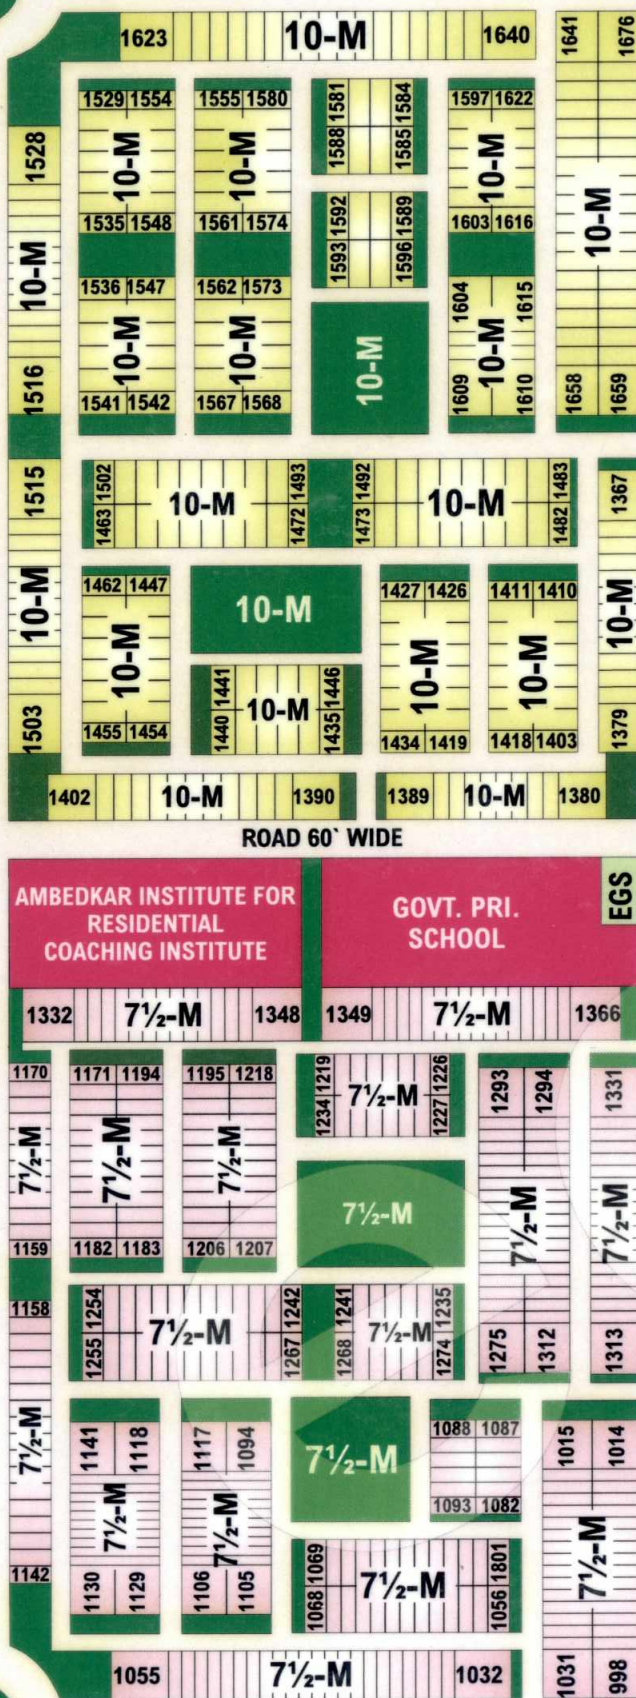

YUVEDH ESTATE +91-9888013822

Layout Plan Of SECTOR 60

S.A.S. Nagar (Mohali)
(PHASE-3B1 & 3B2)

SECTOR - 59

SECTOR ROAD 100' WIDE

SECTOR ROAD 100' WIDE

SECTOR ROAD 100' WIDE

SECTOR - 53

SECTOR ROAD 100' WIDE

SECTOR - 61