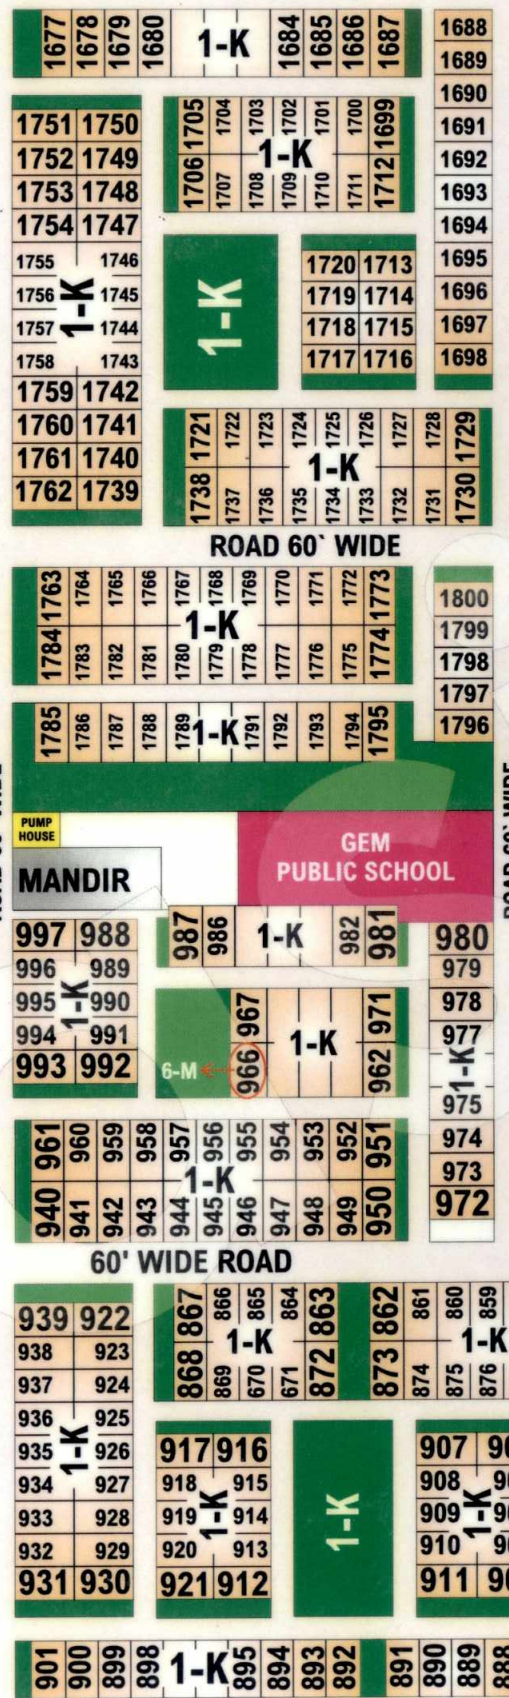

YUVEDH ESTATE +91-9888013822

Layout Plan Of SECTOR 60

S.A.S. Nagar (Mohali)
(PHASE-3B1 & 3B2)

SECTOR - 59

SECTOR ROAD 100' WIDE

SECTOR ROAD 100' WIDE

SECTOR ROAD 100' WIDE

SECTOR - 53

SECTOR ROAD 100' WIDE

SECTOR - 61