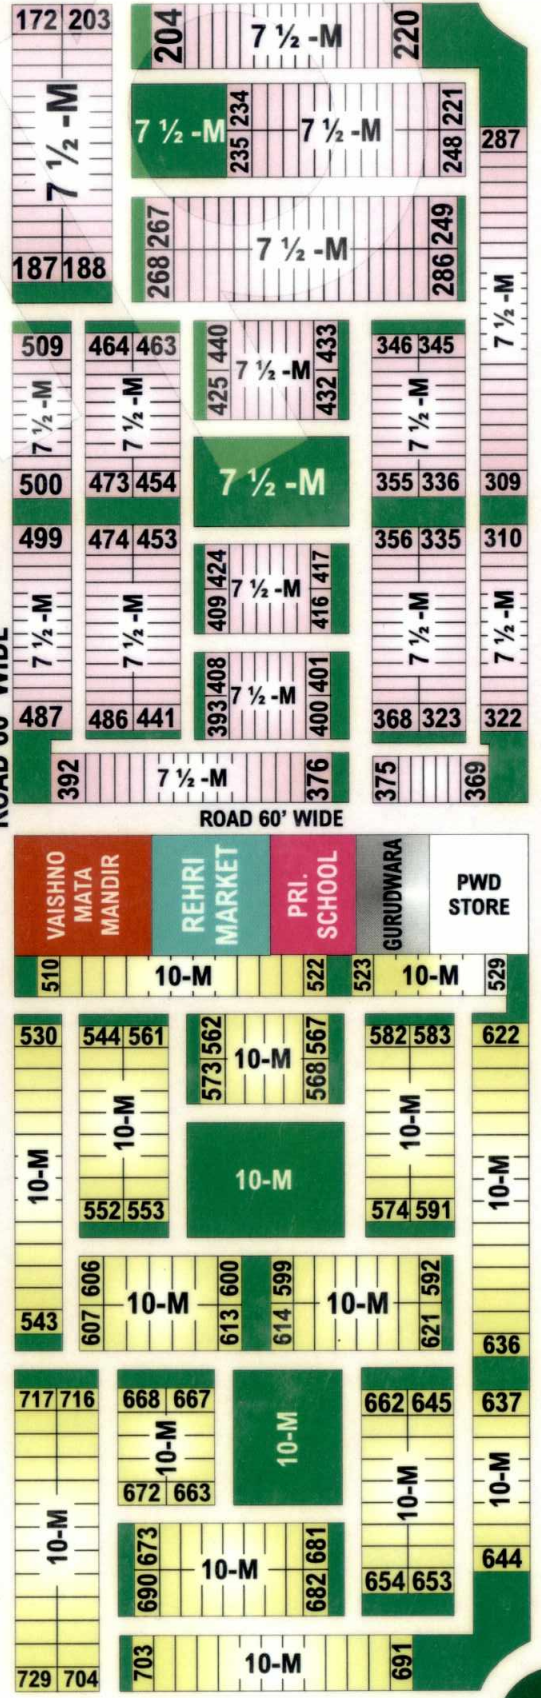

YUVEDH ESTATE +91-9888013822

Layout Plan Of SECTOR 60

S.A.S. Nagar (Mohali)
(PHASE-3B1 & 3B2)

SECTOR - 59

SECTOR ROAD 100' WIDE

SECTOR ROAD 100' WIDE

SECTOR ROAD 100' WIDE

SECTOR - 53

SECTOR ROAD 100' WIDE

SECTOR - 61