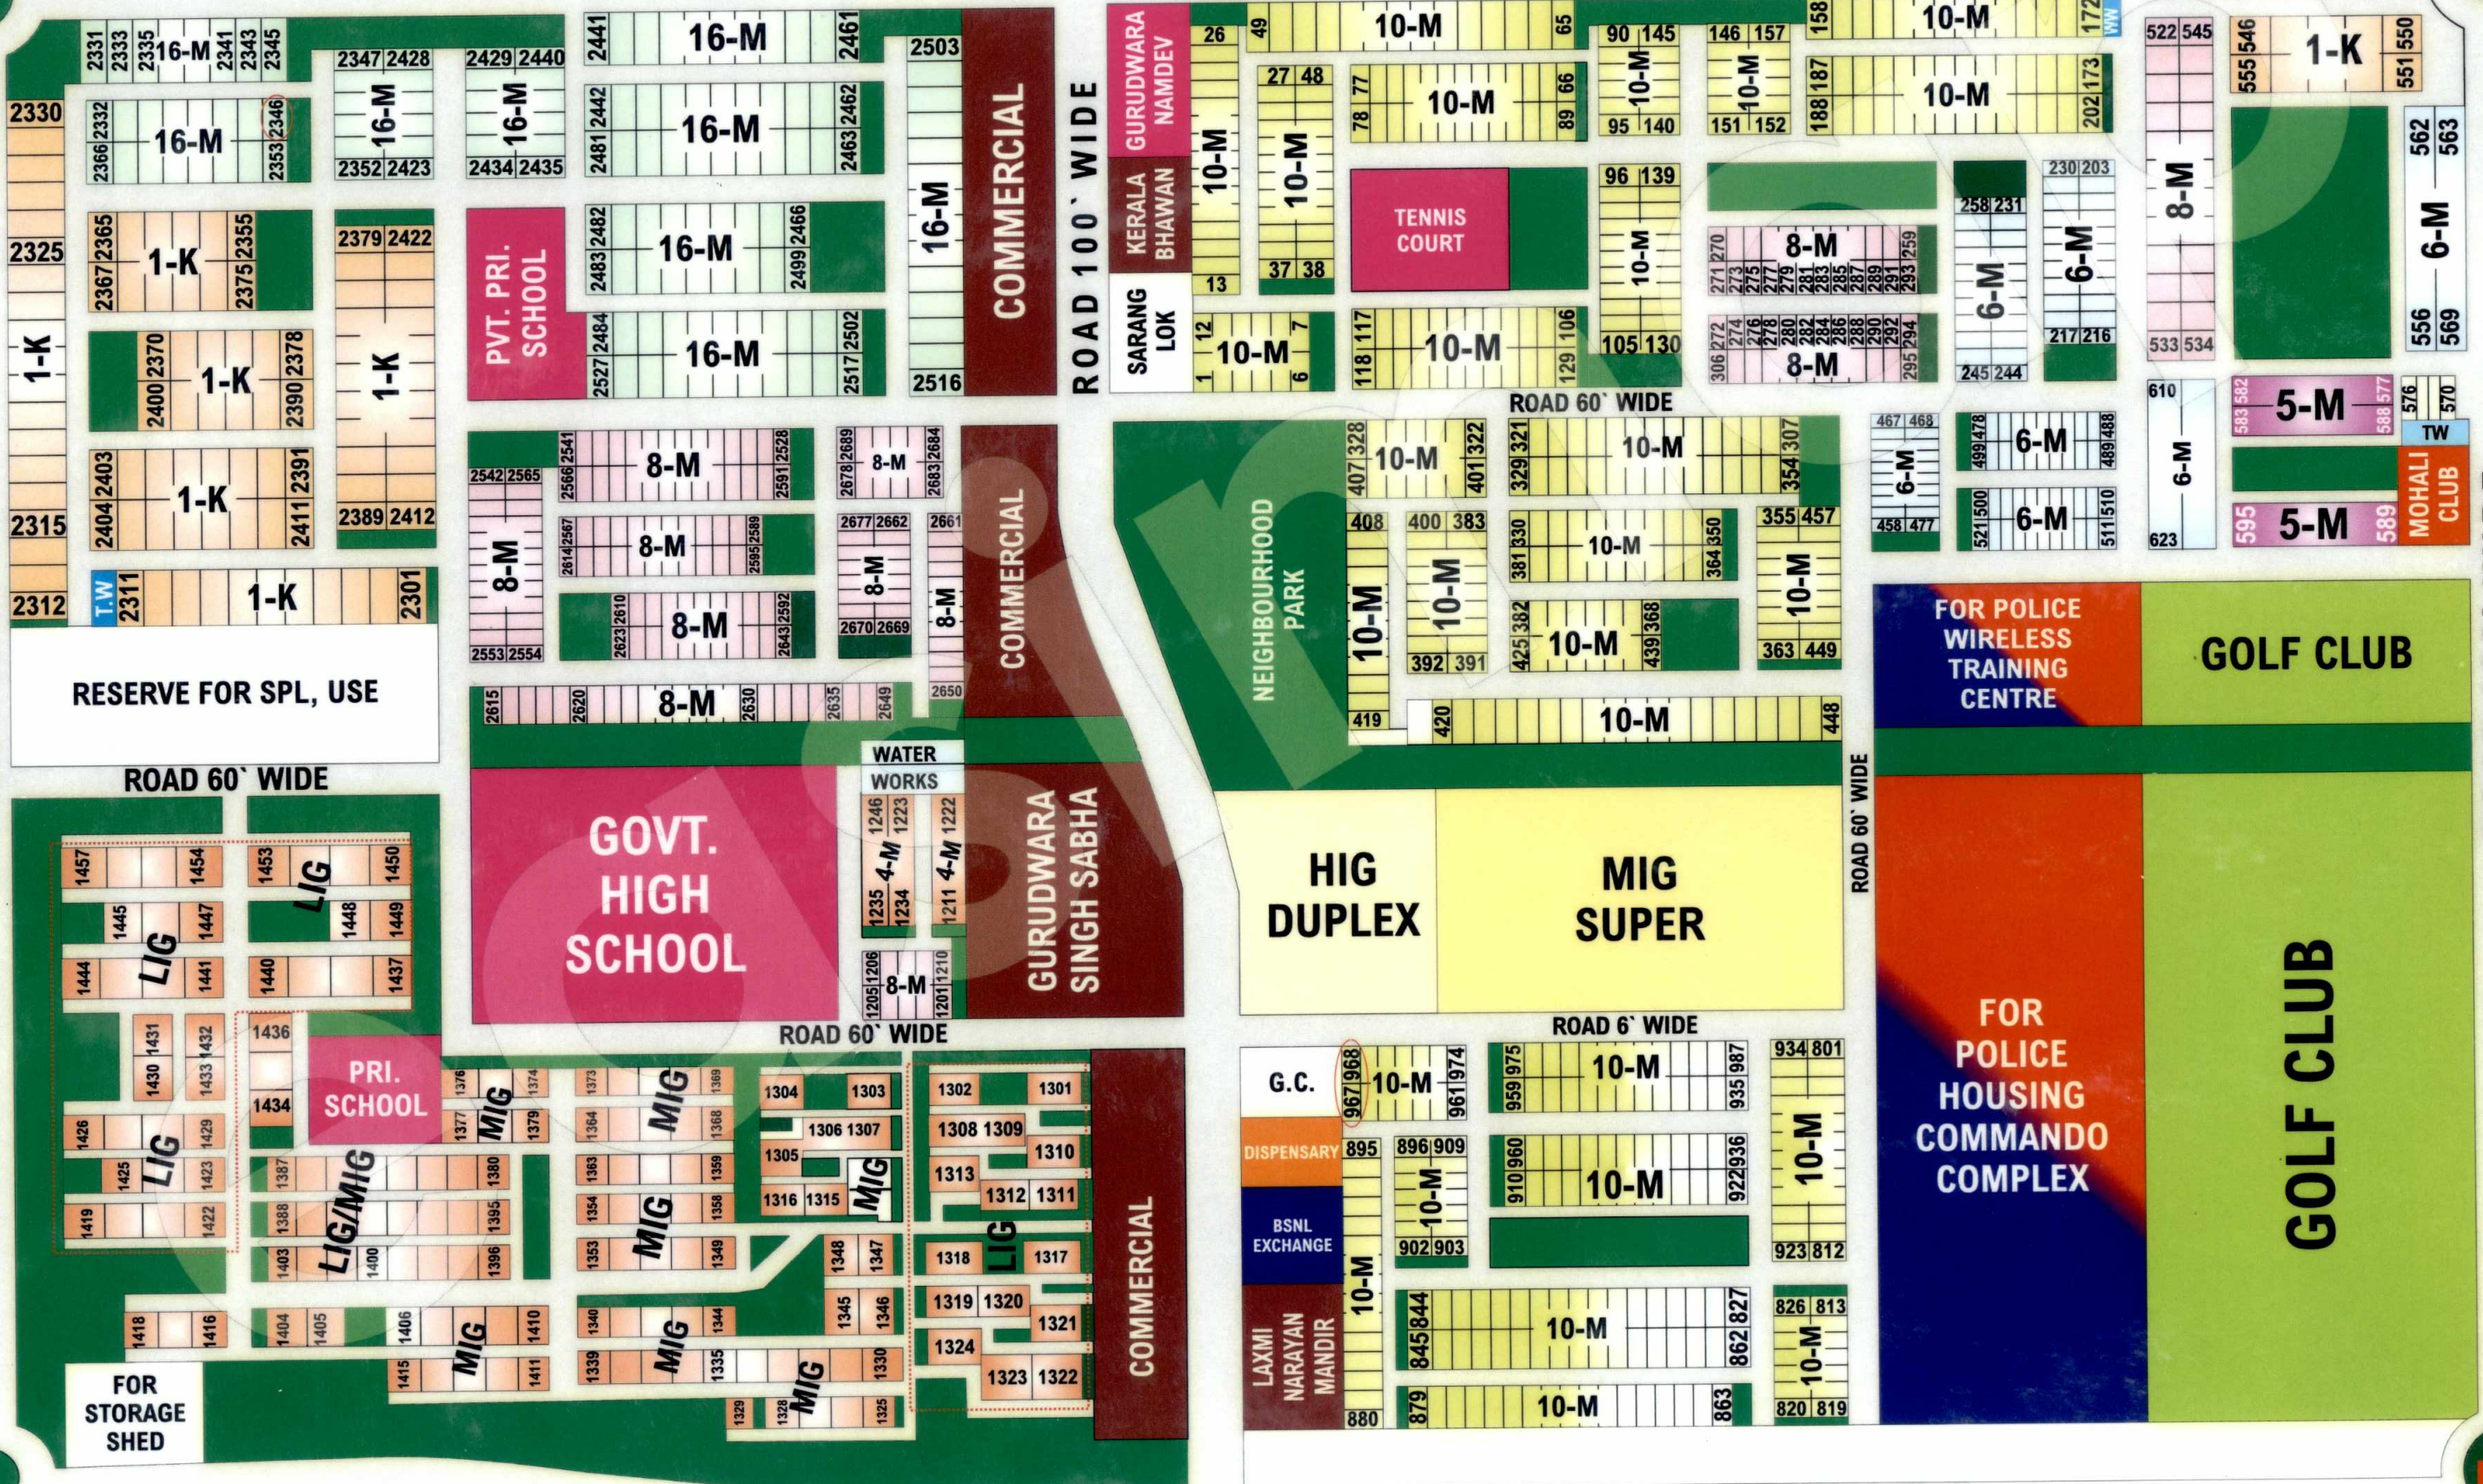

LAYOUT PLAN
SECTOR 65
 S.A.S. Nagar (Mohali)
 (PHASE-XI)

SECTOR - 64

WIDE 100' WIDE

ROAD 100' WIDE
SECTOR - 48

ROAD 100' WIDE